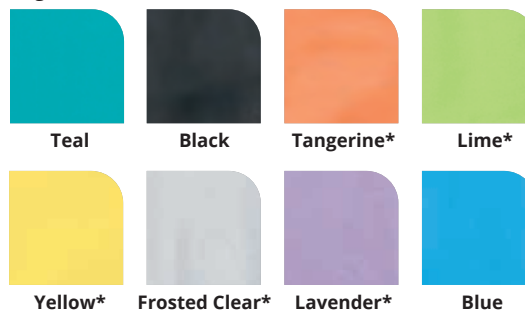

Shipping: 12 lbs. per box of 500
Imprint Area: Front/Back – 6W x 8H (Flexo Ink Print)
6W x 6H (Foil Print, Dynamic Color-front only)

ORCHID™

Size: 12W x 15H x 3
2.5 mil.

Imprint	Item #	150	250	500	1000	3000
 FLEKO INK PRINT	37D1215	1.46	0.92	0.76	0.72	0.66 A
 FOIL PRINT	37D1215H	1.78	1.24	1.08	1.04	0.98 A
 DYNAMIC COLOR	DYD1215*	1.86	1.32	1.16	1.12	1.06 A

Shipping: 18 lbs. per box of 500
Imprint Area: Front/Back – 8W x 8H (Flexo Ink Print)
7W x 7H (Foil Print)
Front – 8W x 7H (Dynamic Color)

ROSE™

Size: 15W x 18H x 4
2.5 mil.

Imprint	Item #	150	250	500	1000	3000
 FLEKO INK PRINT	37D1518	1.54	1.00	0.84	0.80	0.74 A
 FOIL PRINT	37D1518H	1.86	1.32	1.16	1.12	1.06 A
 DYNAMIC COLOR	DYD1518*	1.94	1.40	1.24	1.20	1.14 A

Shipping: 25 lbs. per box of 500
Imprint Area: Front/Back – 9W x 9H (Flexo Ink Print)
8W x 8H (Foil Print)
Front – 9W x 7H (Dynamic Color)

Bag Colors Available:

* Dynamic Color only available on Tangerine, Lime, Yellow, Frosted Clear, and Lavender.